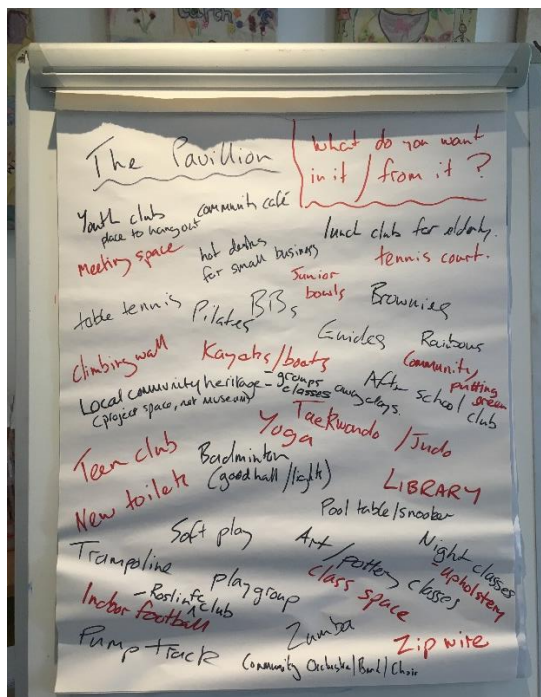

Roslin Village Group

Community Views from Makers Faire

(rvg_doc0002)

www.roslinvillage.com/rvg

www.roslinvillage.com/2019/05/01/makers-faire

www.roslinvillage.com/2019/03/18/meetups

Roslin Village Group – community views from Roslin Makers Faire 27th April 2019

Roslin Ideas Tree

What would make our village even more special?

Community views added to tree grouped into five categories (community spaces; sports and activities; local music, arts and craft; food & drink; communication).

Community spaces	Local music, arts and crafts
Reduce isolation	Open doors craft tour (old one a few years ago)
We need community workspace	Doors open day for local artists to exhibit
Places to meet	Gallery/exhibition space for local artists
Community hall/pavilion – “take back control”	Drumming circle
Community garden	Guitar rock acoustic
Allotments	Music jamming sessions
Sports and activities	Little free library
Table tennis	Upholstery
Tennis court	Knitting/crochet sewing group (Ross Glen Court has one)
Kayaking club	Potters
Garden buddies group	Food & drink
Get to know Pentlands (hillwalking group)	Cake making/decorating
Dog agility flyball team	Community lunches
Remakery/upcycling hub	Communication
Mending café like Gorebridge Beacon	Make links with Glentress village group

Roslin Village Group – community views from Roslin Makers Faire 27th April 2019

The Pavilion – What do you want in it/from it?

Community views grouped into four categories: community spaces; local groups; local music, arts and crafts; sports and activities.