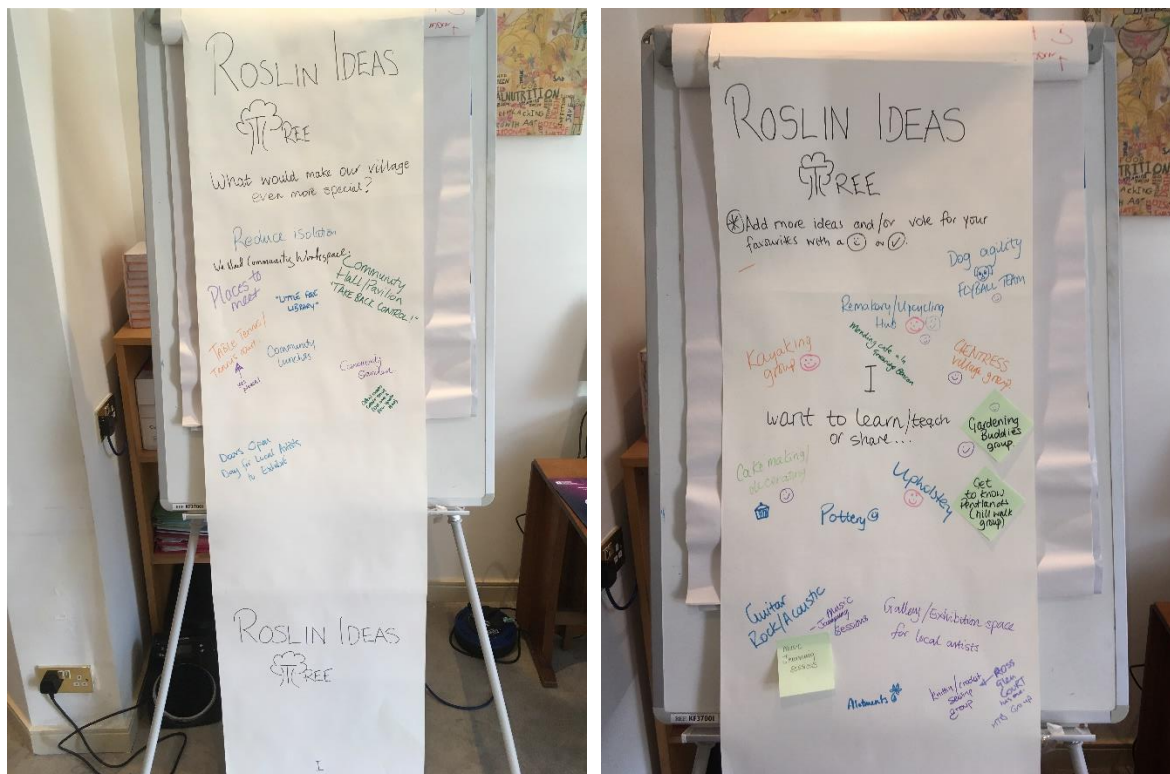

Roslin Village Group

Community Views from Makers Faire

(rvg_doc0002)

www.roslinvillage.com/rvg

www.roslinvillage.com/2019/05/01/makers-faire

www.roslinvillage.com/2019/03/18/meetups

Roslin Village Group – community views from Roslin Makers Faire 27th April 2019

Roslin Ideas Tree

What would make our village even more special?

Community views added to tree grouped into five categories (community spaces; sports and activities; local music, arts and craft; food & drink; communication).

Roslin Village Group – community views from Roslin Makers Faire 27th April 2019

The Pavilion – What do you want in it/from it?

Community views grouped into four categories: community spaces; local groups; local music, arts and crafts; sports and activities.